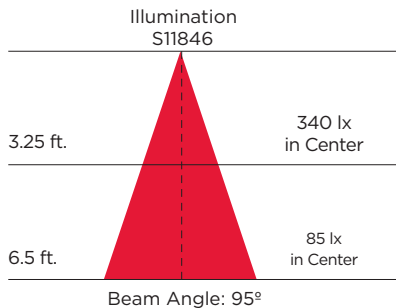

Beam Angle: 95°

Beam Angle: 95°

This device complies with Part 15 of the FCC Rules. Operation is subject to the following two conditions: (1) this device may not cause harmful interference, and (2) this device must accept any interference received, including interference that may cause undesired operation. Fixture may not be compatible with all dimmers.

Replacement wattage shown depends on application and fixture. Specifications are subject to change without prior notice.