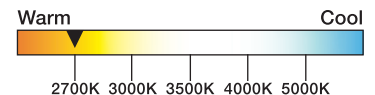

**DIMMABLE (STANDARD LIGHT MODE)**

**SUGGESTED APPLICATIONS**

- Residential Bathrooms
- Closets
- Bedrooms
- Hallways

**Night Light Ring**

Toggle light switch to activate night light mode.

**ColorQuick™**

Selectable Color Technology  
Switch to/from the following CCT

## EFFICIENT, VERSATILE AND FUNCTIONAL

Easily convert living spaces to energy efficient LED technology with SATCO|NUVO's 6" Recessed Downlight with Night Light. Its innovative design incorporates a night light that activates with the toggle of a light switch, while aesthetically, integrates seamlessly in any room with baffle trim recessed lighting. The downlight is 5 CCT color selectable and has an excellent color rendering of 90 CRI, providing a natural light quality. It's also dimmable, IC rated, and wet location rated- suitable for bathroom installations.