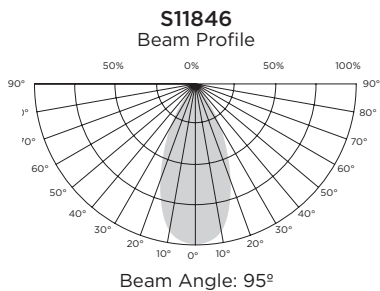

GENERAL SPECIFICATIONS

Input Voltage, Frequency: 120V,60Hz
Dimmable: Yes
Incandescent Replacement Wattage: 65W
Efficacy: Up to 89 LPW
CRI: 90
Functional Life: 50,000 Hours
Beam Angle: 95
Location Rating: Wet

IC Rated: Yes
Suitable for Bathroom Applications: Yes
Ambient Operating Temperature: -20C (-4F) to +40C (+104F)
Finish: White
Trim: Aluminum
Lens: Polycarbonate
California Compliant: T20 and T24

ITEM SPECIFICATIONS / ORDER INFO

Item	Size	Watts	Lumens	CCT Selectable	UPC	Pack QTY
S11846	5/6"	9W	800L	2700K/3000K/3500K/4000K/5000K	045923118463	8

Color Selection Switch
Warm White 2700K
Soft White 3000K
Neutral White 3500K
Bright White 4000K
Daylight 5000K

This device complies with Part 15 of the FCC Rules. Operation is subject to the following two conditions: (1) this device may not cause harmful interference, and (2) this device must accept any interference received, including interference that may cause undesired operation. Fixture may not be compatible with all dimmers.

Replacement wattage shown depends on application and fixture. Specifications are subject to change without prior notice.